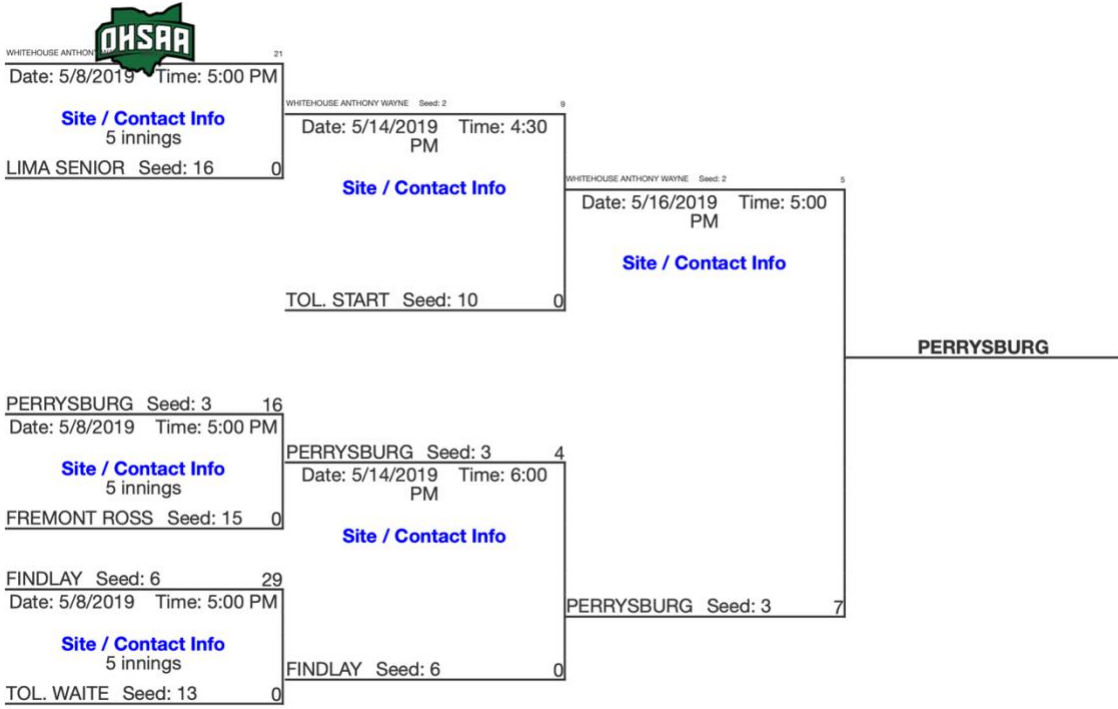

2019 Sectional Bracket

Wed May 8, 5:00 PM - 6:00 PM ET FINAL

0

	1	2	3	4	5	R	H	E
RSSR	0	0	0	0	0	0	1	2
▶ PRRY	1	0	10	4	X	15	16	0

15

Perrysburg Runs Away With Early Lead in Victory

May 8, 2019 vs. Perrysburg

Ross Ross Little Giants Softball Varsity fell behind early and couldn't come back in a 15-0 loss to Perrysburg on Wednesday. Perrysburg took the lead on a single in the first inning.

The Ross Ross Little Giants Softball Varsity struggled to contain the high-powered offense of Perrysburg, giving up 15 runs.

In the first inning, Perrysburg got their offense started when **Pruss** singled on a 2-1 count, scoring one run.

A single by **Figley** in the fourth inning was a positive for Ross Ross Little Giants Softball Varsity.

Feldkamp earned the win for Perrysburg. She allowed one hit and zero runs over five innings, striking out eight and walking one.

Melchor took the loss for Ross Ross Little Giants Softball Varsity. She allowed 16 hits and 15 runs over three and two-thirds innings, striking out two.

Perrysburg socked two home runs on the day. **Griggs** went deep in the third inning. **Pruss** had a long ball in the third inning.