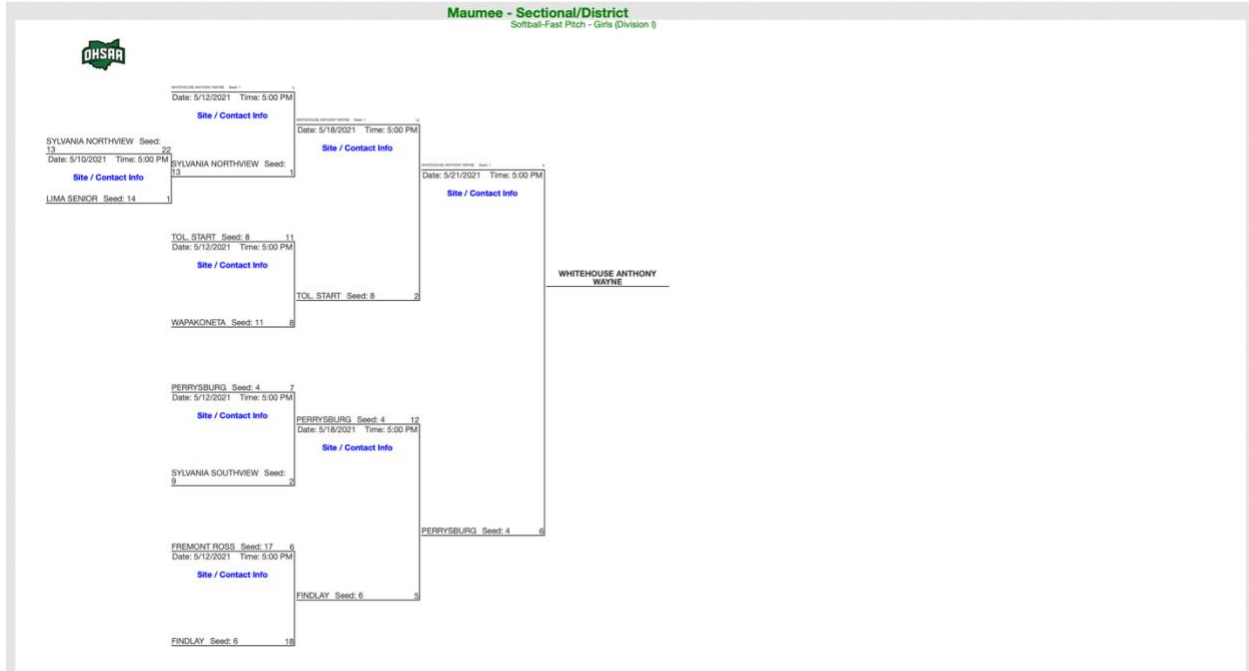

2021 Sectional Bracket

← Back to Schedule Home Support BB brayw@fremontschools.net Get the App

Wed May 12, 5:00 PM - 6:00 PM ET FINAL

5 1 2 3 4 5 R H E **18**

FRMN 0 4 0 1 0 5 7 6
 FNDL 2 0 14 2 0 18 14 2